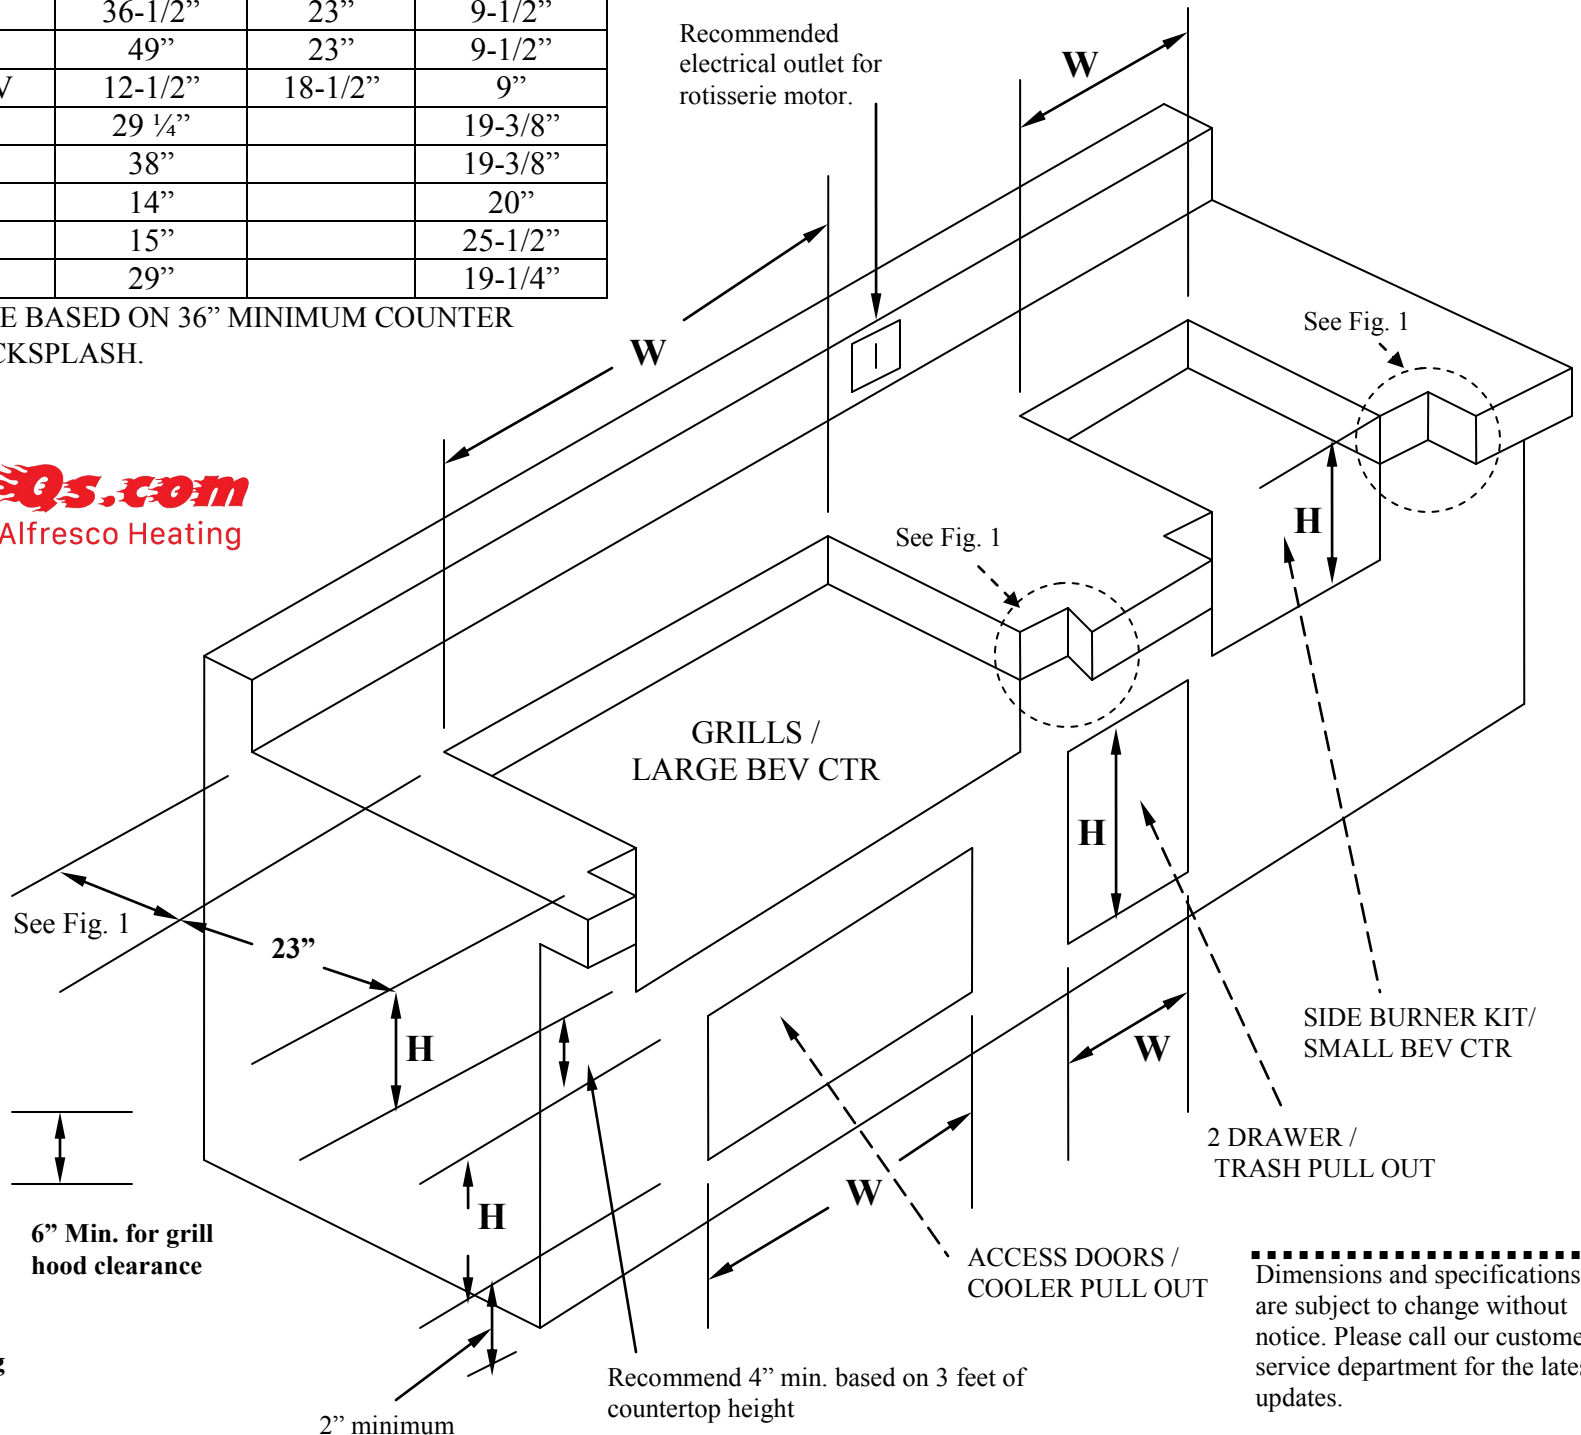

RECOMMEND TO BUILD WITH NON-COMBUSTIBLE MATERIALS