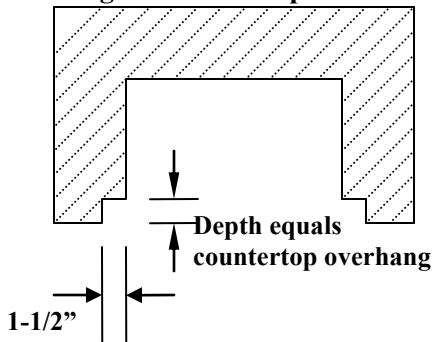

ITEM	WIDTH (W)	DEPTH (D)	HEIGHT (H)
NEWPORT & LBC	28"	23"	9-1/2"
PACIFICA	36-1/2"	23"	9-1/2"
BIG SUR	49"	23"	9-1/2"
SIDE BURNER / SMALL BEV	12-1/2"	18-1/2"	9"
MDS L30	29 1/4"		19-3/8"
MDS L39	38"		19-3/8"
M2DS	14"		20"
TETD	15"		25-1/2"
TECD	29"		19-1/4"

***ALL MEASUREMENTS ARE BASED ON 36" MINIMUM COUNTER HEIGHT AND A 6" TO 12" BACKSLASH.

Grills BBQs.com
Powered By Alfresco Heating

Grills BBQs.com
30 Pamaron Way, Suite A,
Novato CA 94949
Phone: 628-BBQ-1-BBQ
(628-227-1227)

Fig 1 Counter Top Notch