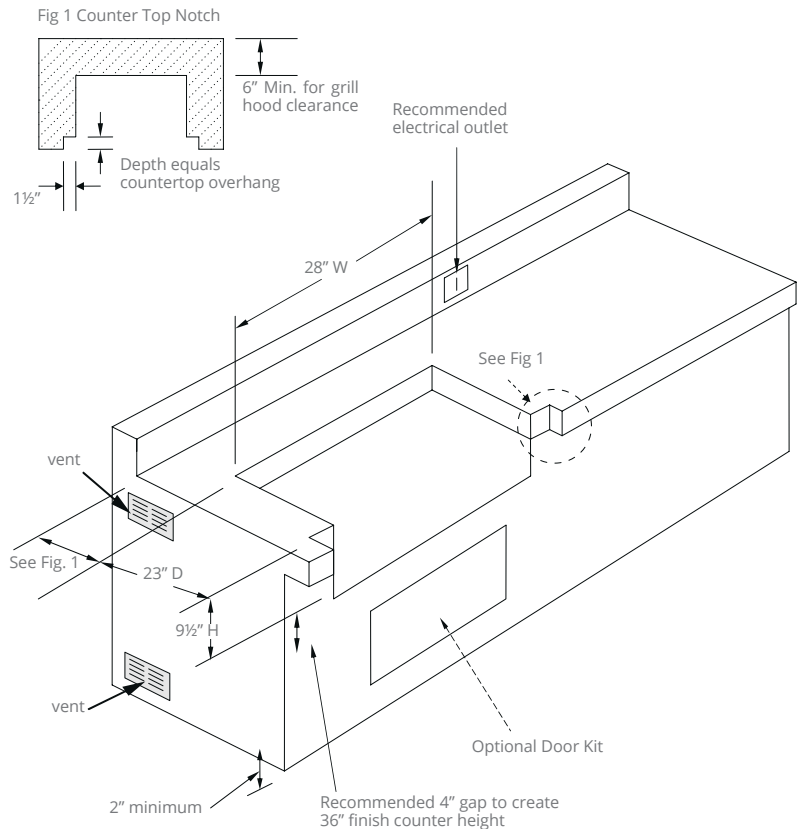

ISLAND INSTALLATIONS

All Islands for open flame grills must have venting Top and Bottom and on 2 sides that are not the FRONT of the island. Every opening must permit a 3/16" rod. ANZI Z21-58 2024 (4.6.2)

Islands that will house grills using "remote or system" Propane must have one whole side of the enclosure open or otherwise comply with the ANZI Z21-58 2024 (4.7) venting requirements.