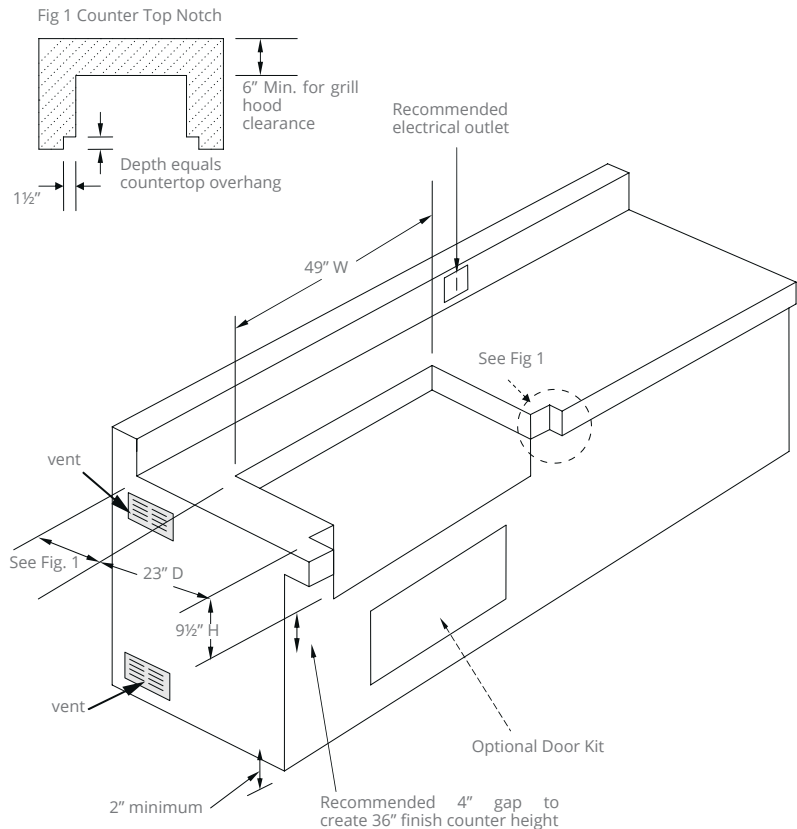

ISLAND INSTALLATIONS

All Islands for open flame grills must have venting Top and Bottom and on 2 sides that are not the FRONT of the island. Every opening must permit a 3/16" rod. ANZI Z21-58 2024 (4.6.2)

Islands that will house grills using "remote or system" Propane must have one whole side of the enclosure open or otherwise comply with the ANZI Z21-58 2024 (4.7) venting requirements.