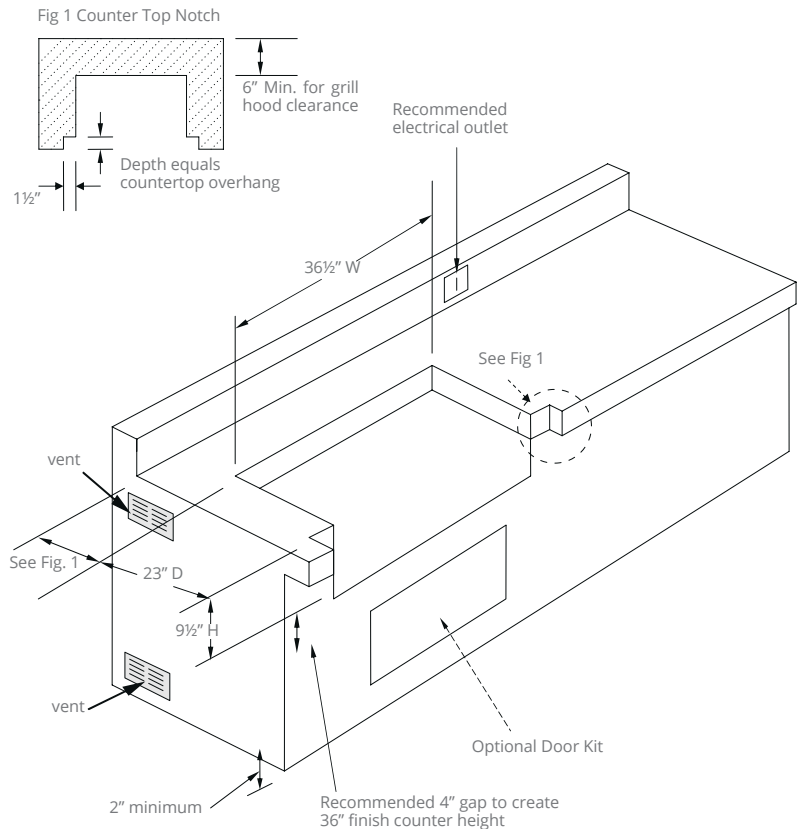

Grills BBQs

30 Pameron Way, Suite A, Novato CA 94949

Phone: 628-BBQ-1-BBQ (628-227-1227)